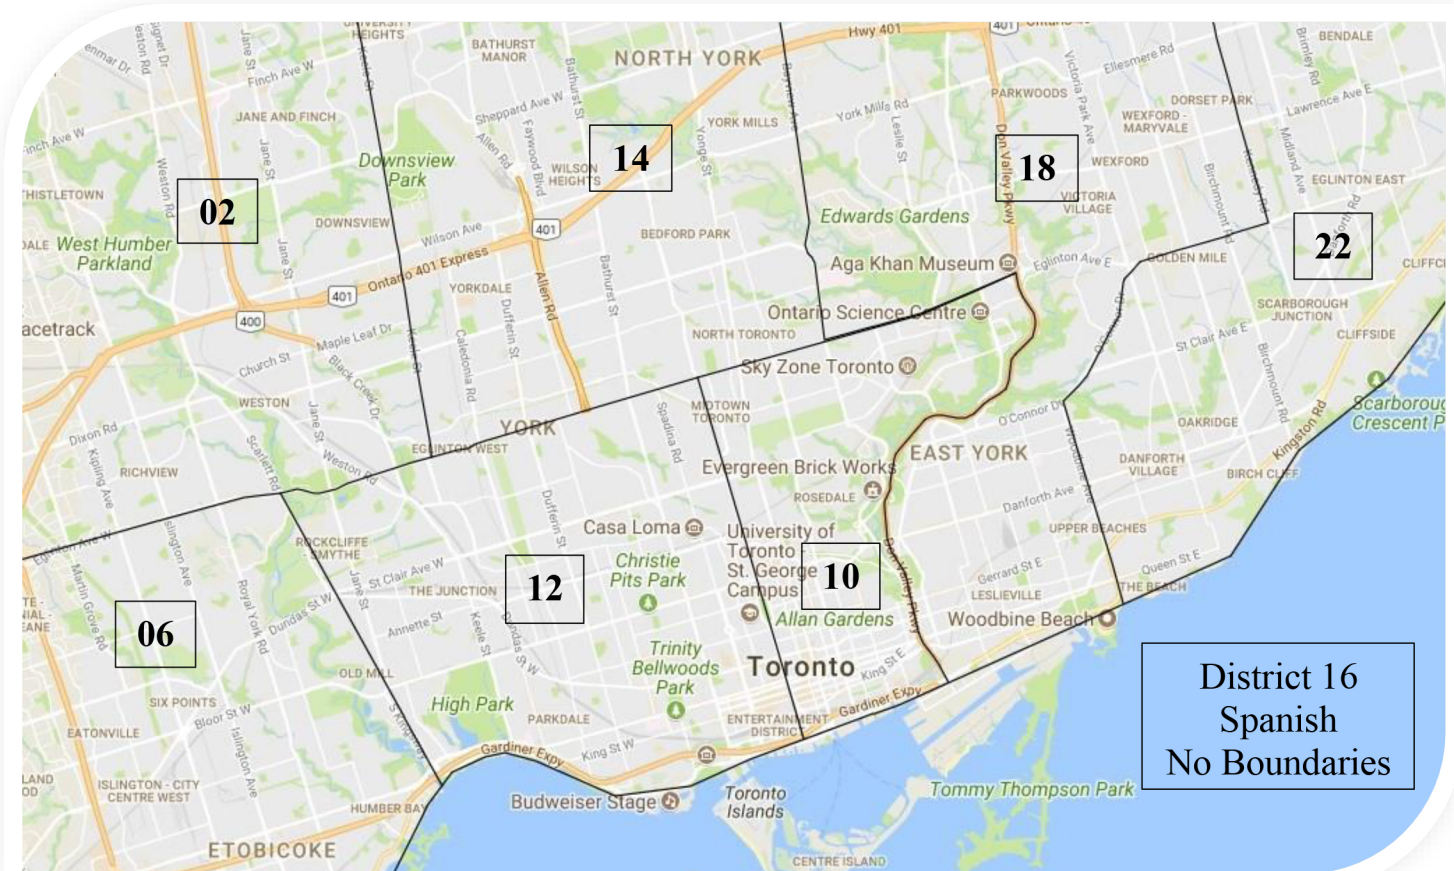

# GREATER TORONTO AREA DISTRICTS

District 16  
Spanish  
No Boundaries